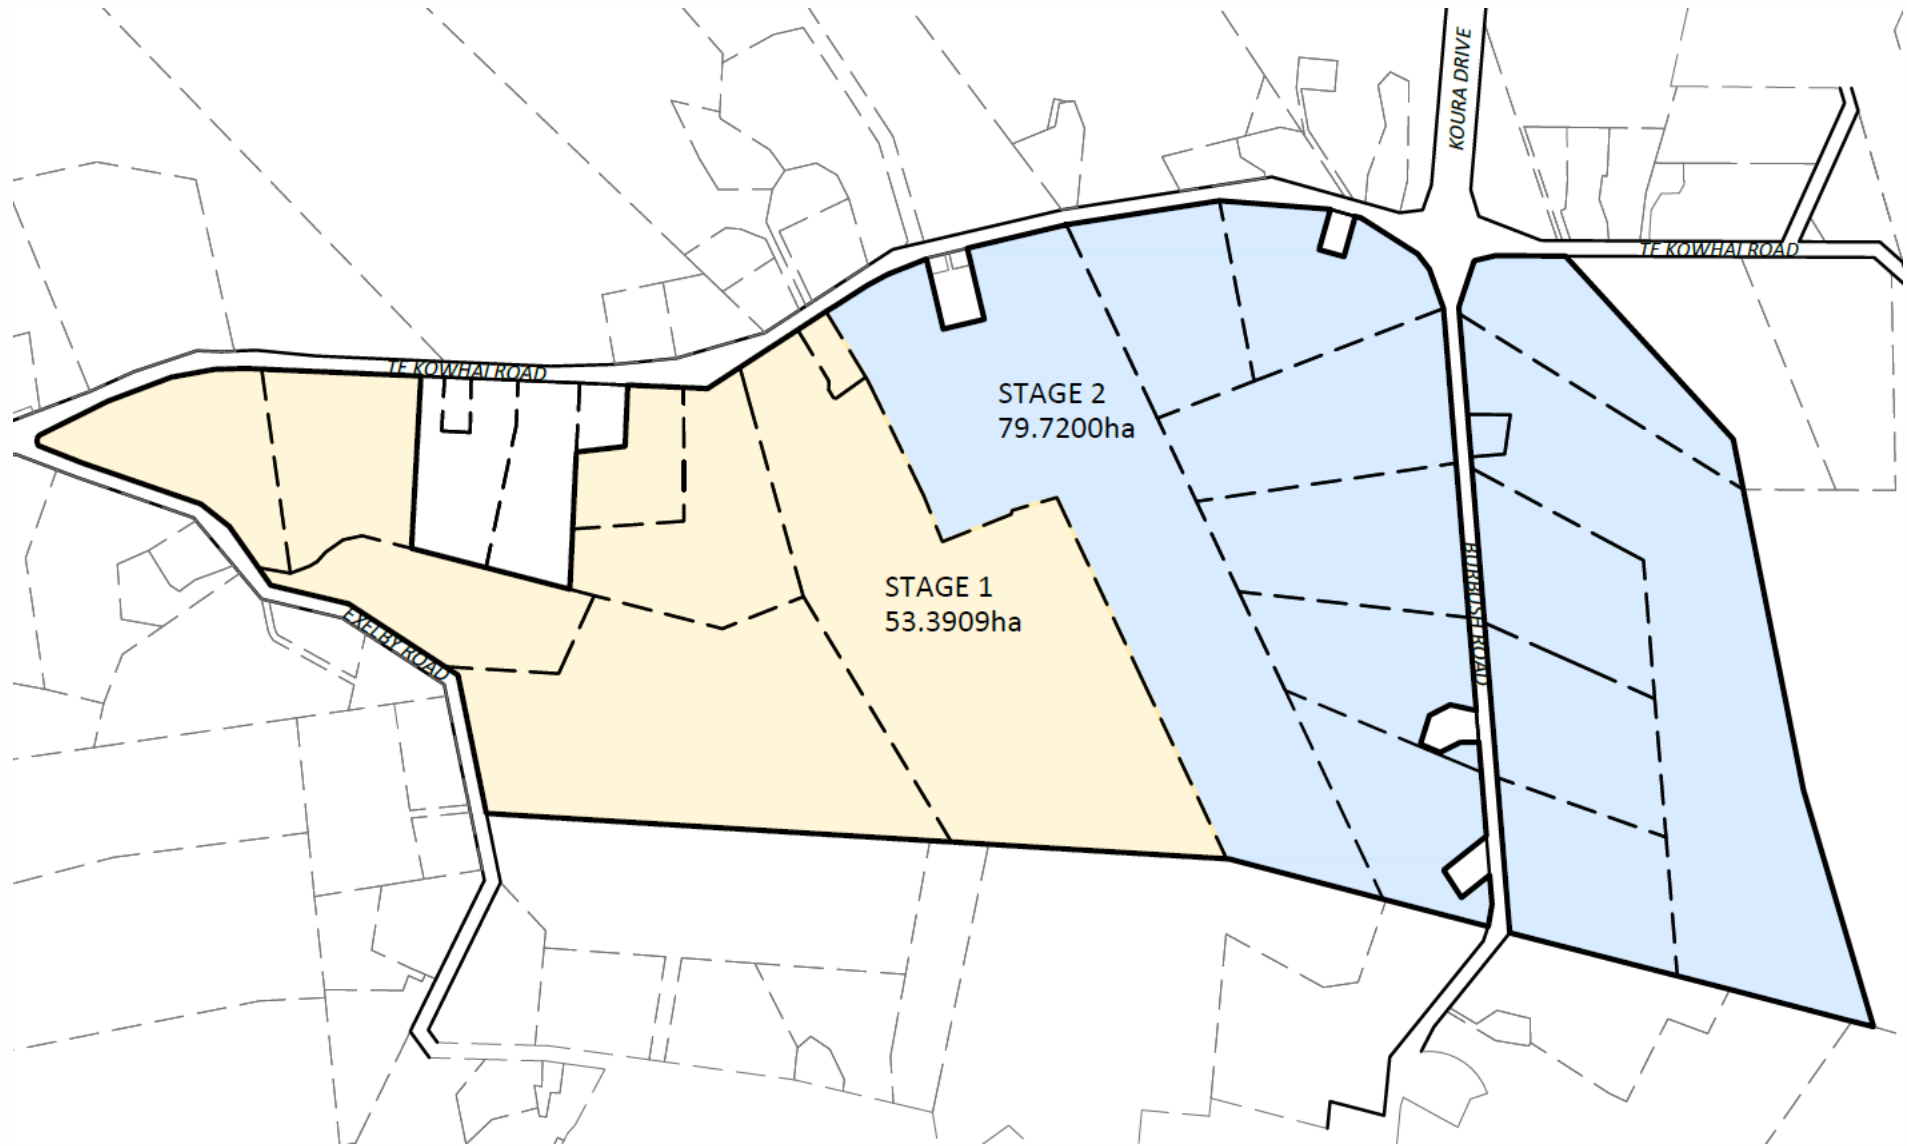

Proposed Special Housing Area

Te Kowhai Road and Exelby Road, Rotokauri

DISCLAIMER: Information shown on this plan is indicative only. Hamilton City Council accepts no liability for its accuracy and it is the developer's responsibility to ensure that the data contained herein is appropriate and applicable to the end use intended. Cadastral information is sourced from the LINZ Data Service <http://data.linz.govt.nz/layer/772-nz-primary-parcels/>. Crown Copyright Reserved.